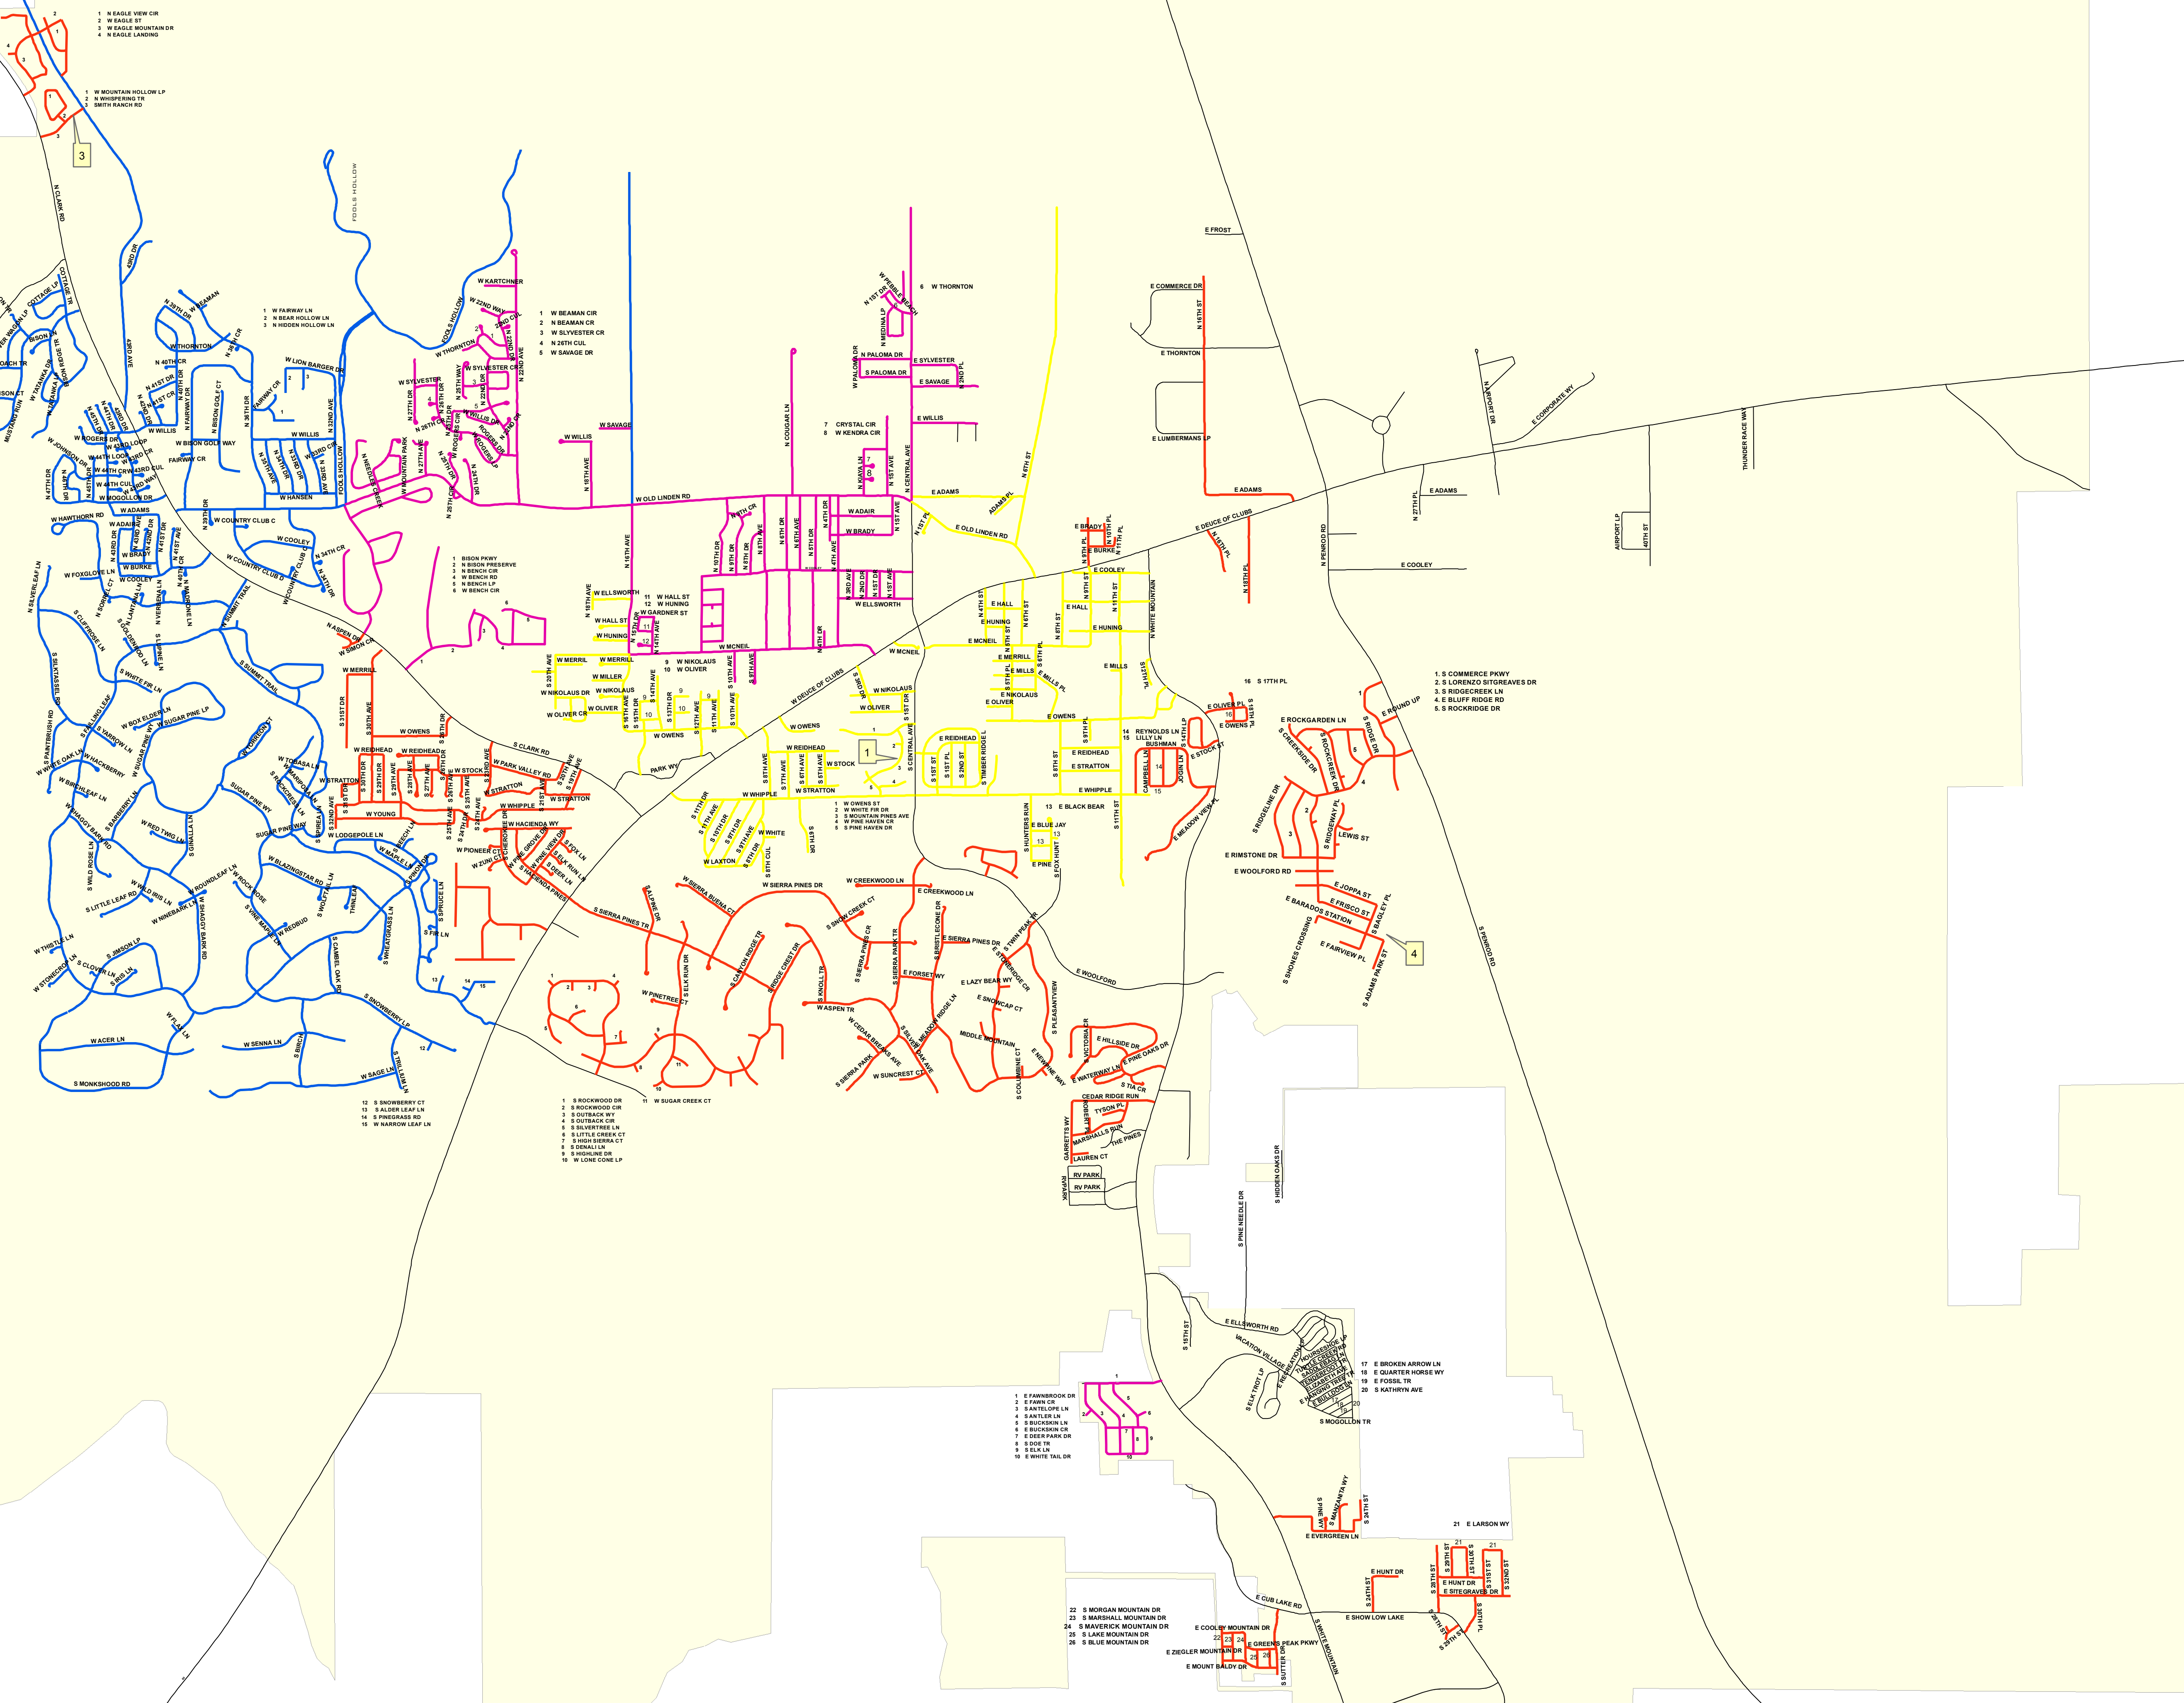

Legend

Garbage Routes

- Not Assigned
- Monday
- Tuesday
- Wednesday
- Thursday

- 1 N EAGLE VIEW CR
- 2 W EAGLE ST
- 3 W EAGLE MOUNTAIN CR
- 4 N EAGLE LANDING

- 1 W MOUNTAIN HOLLOW LP
- 2 W HINDERS TR
- 3 SMITH RANCH RD

- 1 BISON PKWY
- 2 N BISON PRESERVE
- 3 W BENCH RD
- 4 W BENCH CIR

- 21 E LARSON WY