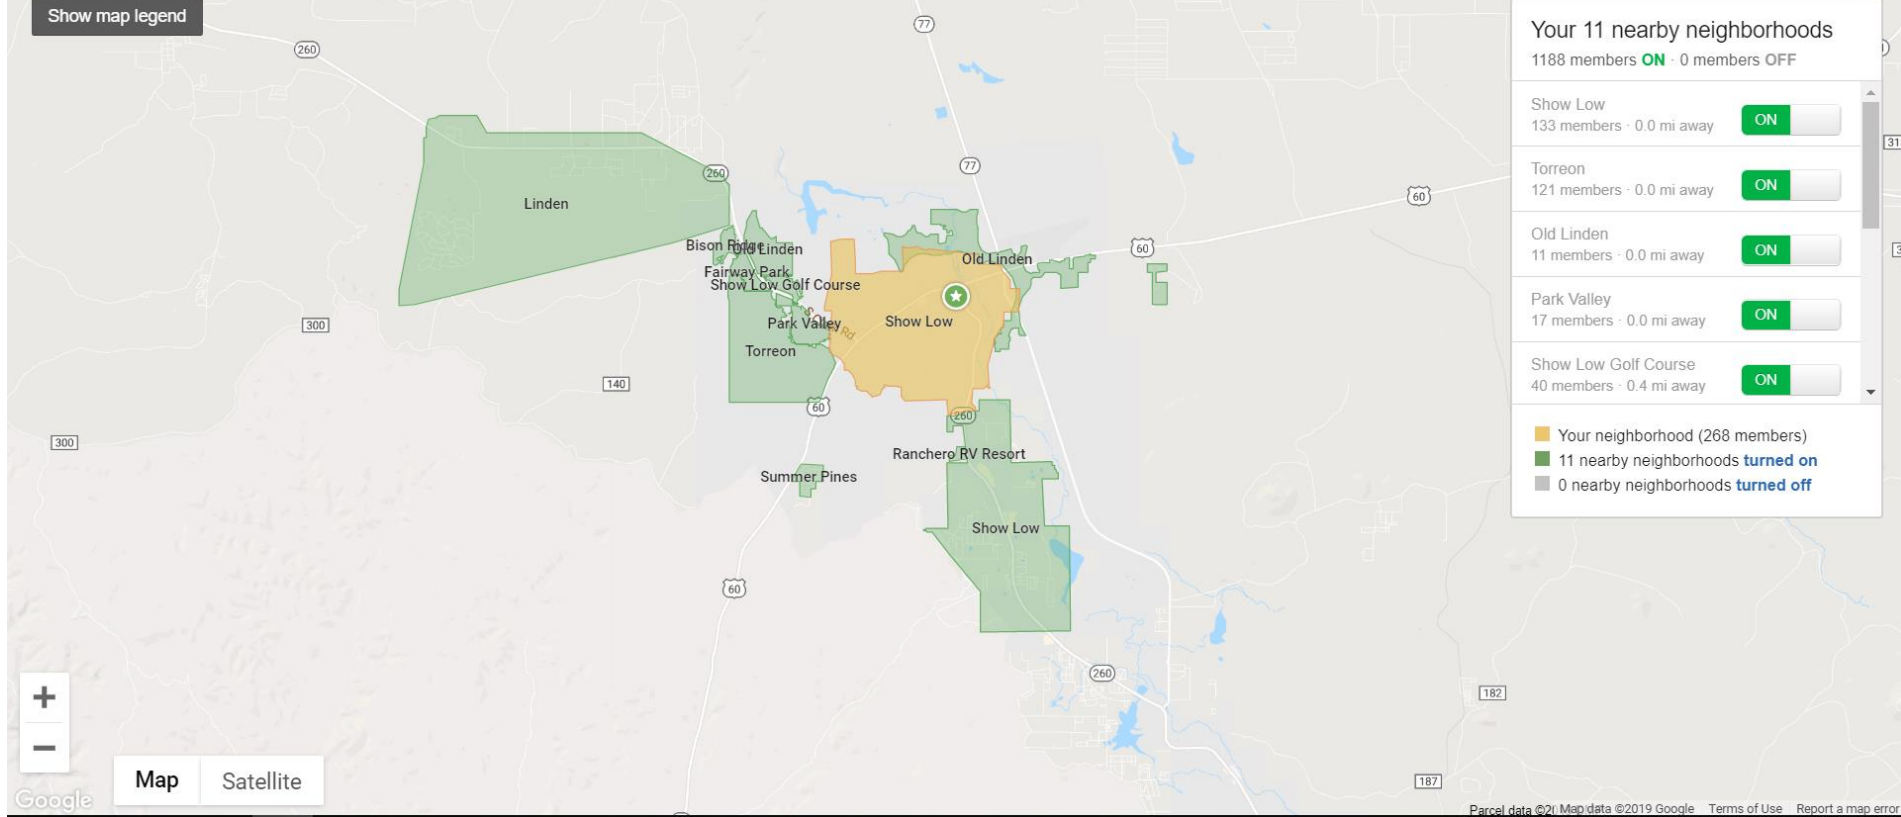

Search Nextdoor

Show map legend

Your 11 nearby neighborhoods
1188 members **ON** · 0 members **OFF**

Show Low	133 members · 0.0 mi away	<input checked="" type="checkbox"/>
Torreon	121 members · 0.0 mi away	<input checked="" type="checkbox"/>
Old Linden	11 members · 0.0 mi away	<input checked="" type="checkbox"/>
Park Valley	17 members · 0.0 mi away	<input checked="" type="checkbox"/>
Show Low Golf Course	40 members · 0.4 mi away	<input checked="" type="checkbox"/>

■ Your neighborhood (268 members)
■ 11 nearby neighborhoods **turned on**
■ 0 nearby neighborhoods **turned off**

Map Satellite

Google